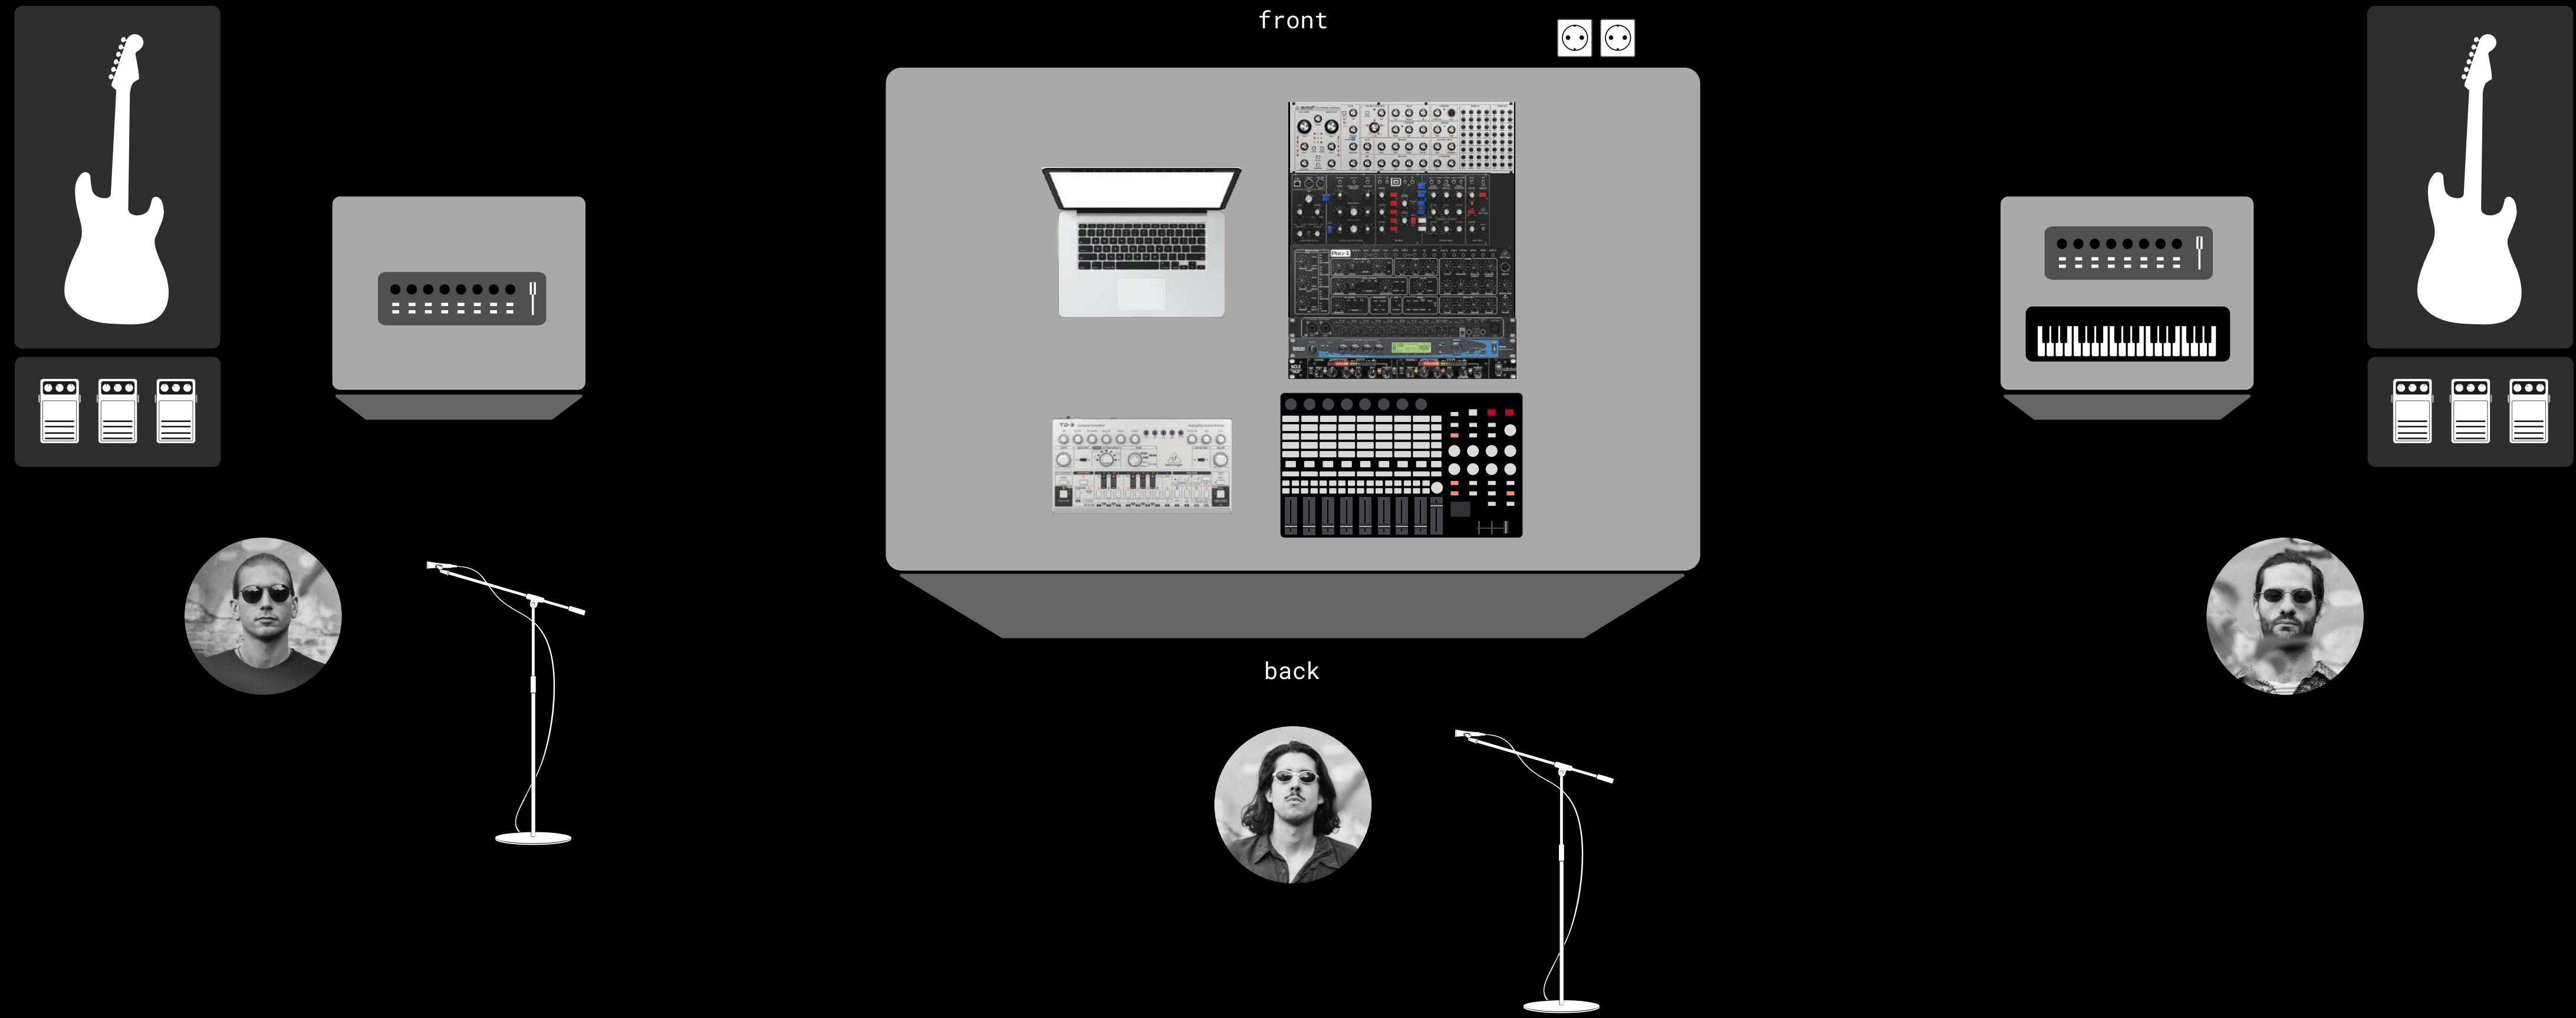

Guitar, vox, synths

Main out: 2x TS / XLR

Monitors: 2x TS / XLR / RCA

Instruments

2x E Guitars + Pedals
1x Electric Bass
2x Vox Mics + stands

Station

Laptop
Interface (UMC1820)
Reverb (MPX500)
Bus Comp (SCL2)

Controllers

2x Guitar FX
1x Akai APC40
1x 25 key keyboard

Synths

Model D
Pro 1
Neutron
TD 303

Main out

The band requires access to a main PA system, connected via x2 TS or XLR cables. The venue should provide the cables.

Monitoring

The band requires a PA system for monitoring, connected via x2 TS, XLR or RCA cables. The venue should provide the cables.

Power supply

The band requires at least x2 230V power plugs close to central desk. The band brings power extensions to supply the equipment.